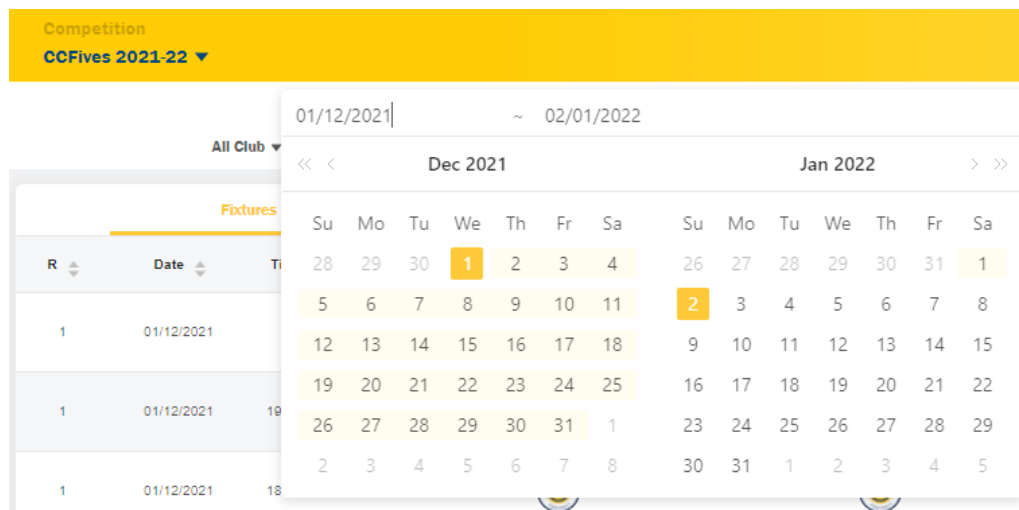

To filter fixtures:

GENERAL – CHECK FIXTURES ON MOBILE APP

1. Choose the CCFives 2021-22 Competition from the dropdown menu

2. Choose the Date range you want.

Click on the Start Date to expose the Calendar picker:

The dates that appear to choose from, are for both the Start and End dates at once. You choose your Start and End dates from this one pop up at the same time.

This will then return all Fixtures in the new date range selected:

NOTE: If your Start and End dates are within the same month, just choose them both from the same month, one after the other – there's no need to go to the right-hand

GENERAL – CHECK FIXTURES ON MOBILE APP