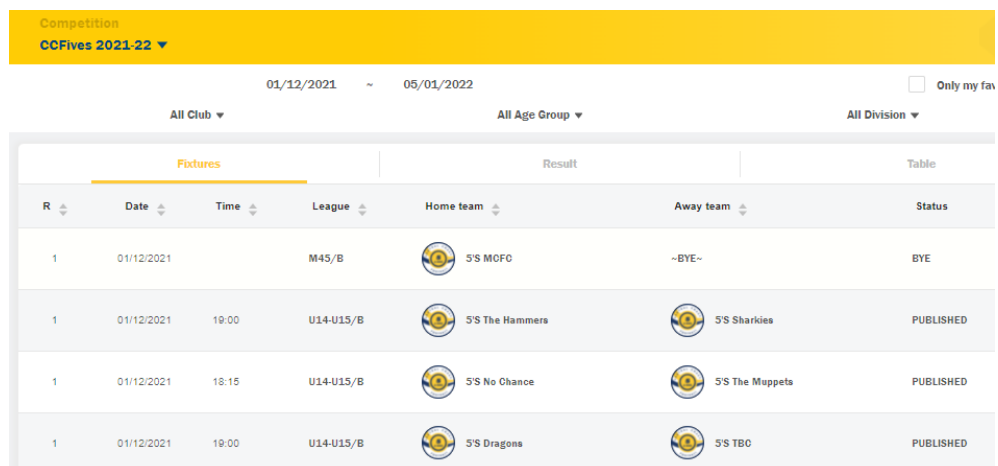

To filter fixtures:

GENERAL – CHECK FIXTURES ON MOBILE APP

1. Choose the CCFives 2021-22 Competition from the dropdown menu

2. Choose the Date range you want.

Click on the Start Date to expose the Calendar picker:

The dates that appear to choose from, are for both the Start and End dates at once. You choose your Start and End dates from this one pop up at the same time.

This will then return all Fixtures in the new date range selected:

NOTE: If your Start and End dates are within the same month, just choose them both from the same month, one after the other – there's no need to go to the right-hand

GENERAL – CHECK FIXTURES ON MOBILE APP