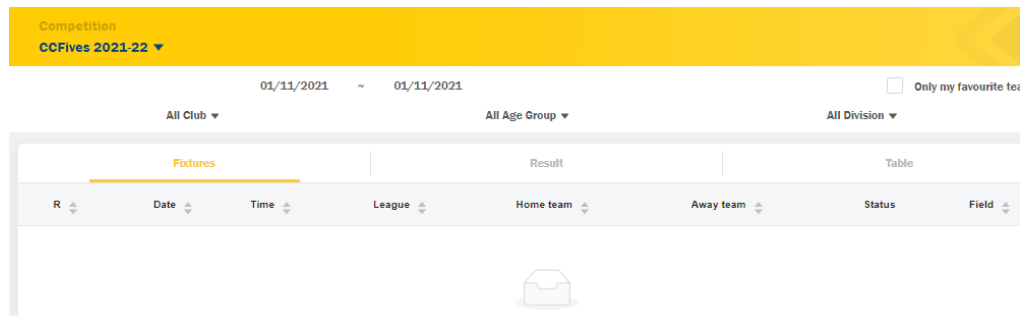

- *The Top Menus:*

The Menus along the top give you various areas of information.

- “Fixture”

This is the default page for the main public site and is where you can filter fixtures in a competition. Anyone can do this; they do not require an account to do. The only restriction they have by not having a sign-in, is that they cannot use the “Only my favourite teams” option (see below).

To filter fixtures:

GENERAL – CHECK FIXTURES ON MOBILE APP

1. Choose the CCFives 2021-22 Competition from the dropdown menu

2. Choose the Date range you want.

Click on the Start Date to expose the Calendar picker:

The dates that appear to choose from, are for both the Start and End dates at once. You choose your Start and End dates from this one pop up at the same time.

This will then return all Fixtures in the new date range selected: