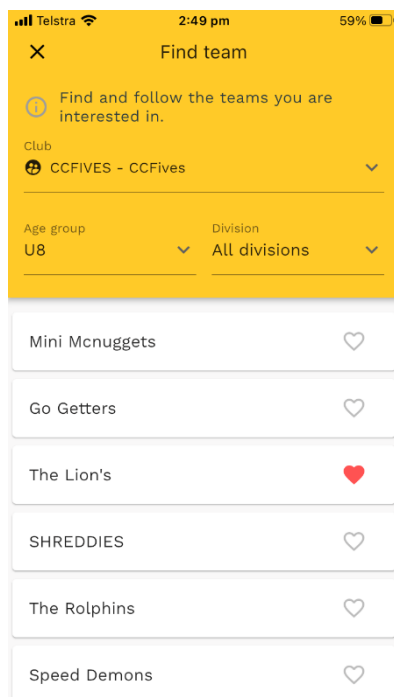

GENERAL – CHECK FIXTURES ON MOBILE APP

3. Select which AGE GROUP is applicable

4. Select the heart icon for the appropriate team/s you wish to follow

GENERAL – CHECK FIXTURES ON MOBILE APP

5. Exit out of the screen via the X in the top left