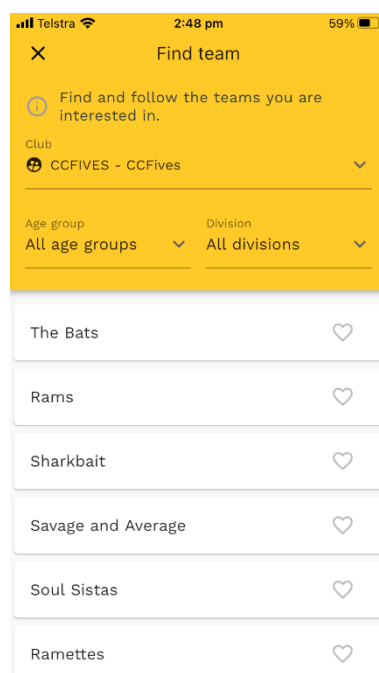

GENERAL – CHECK FIXTURES ON MOBILE APP

3. Select which AGE GROUP is applicable

4. Select the heart icon for the appropriate team/s you wish to follow

GENERAL – CHECK FIXTURES ON MOBILE APP

5. Exit out of the screen via the X in the top left

6. Select the SOCCER BALL Icon to display your team fixtures. Time, Pitch & opponent information is available